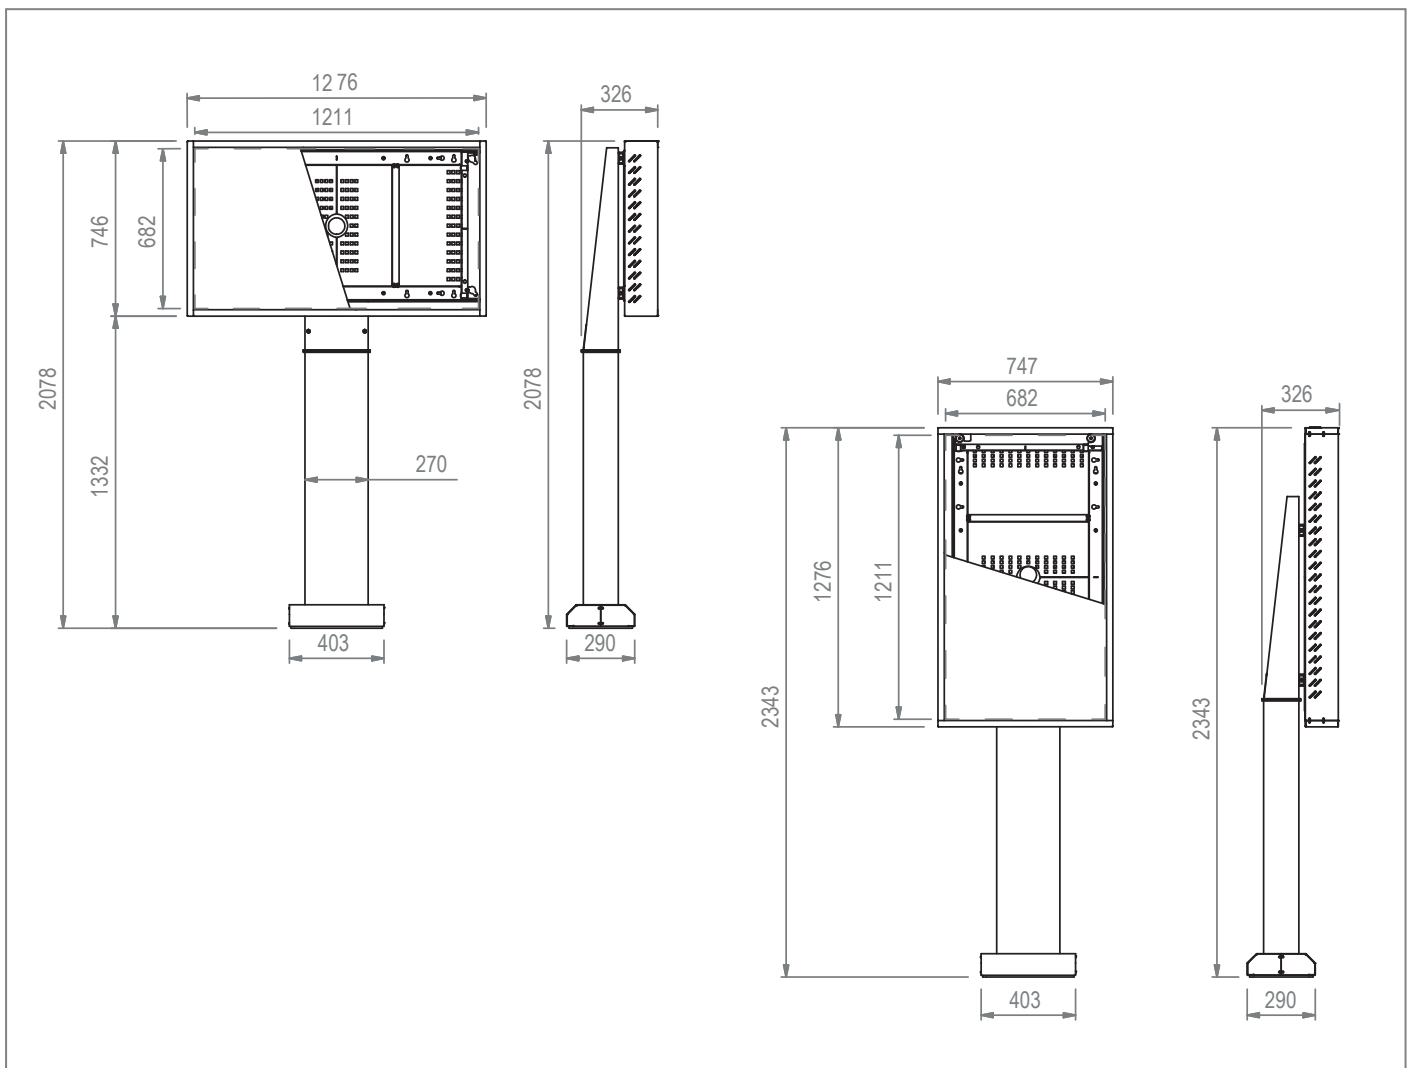

ScreenOut® OH 55

Outdoor totem for Samsung OH 55 series

Item no.: 5875

- Outdoor totem with highly weather proof and corrosion resistant plastic powder coating
- Designed for the screens of the Samsung OH 55 model series
- Portrait or landscape format possible
- Matching screen mount for Samsung OH displays
- Ambient temperature range from -30° C to +50° C (Display)
- ±3° levelling possible if necessary
- Concealed cable routing, one cable outlet located in the base for maximum security
- Standard version designed for permanent installation by using a foundation*. Hagor provides a dimensioned drawing of the required hole pattern
- Highly weather proof and corrosion resistant plastic powder coating
- Colour: black (RAL 9005)

* Attention! The foundation plan must be requested by the customer from a structural engineering office and adapted to the local conditions.
In case of a free installation, please inform yourself about the prevailing wind loads on site.

Technical changes reserved. | ScreenOut® is a registered trademark of HAGOR Products GmbH.