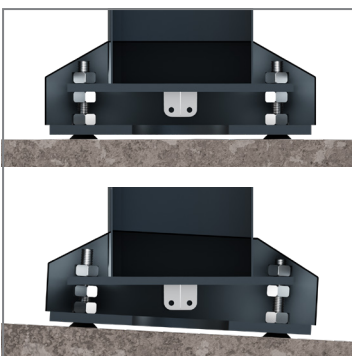

The screen mounting is adapted to the specific display. It can be mounted either in portrait or landscape format.

The standard version of the slim outdoor totem is designed for permanent installation by using a foundation\*. Hagor provides a dimensioned drawing of the required hole pattern.

The cable routing is secure and concealed inside of the totem. A cable outlet located in the base, protects reliably against any unauthorised access.

The surfaces are coated with a corrosion resistant, highly weather proof plastic powder coating in black (RAL 9005).

Landscape or portrait format possible

Concealed cable routing

Levelling  $\pm 3^\circ$  possible if necessary

DESIGNED FOR  
**SAMSUNG**