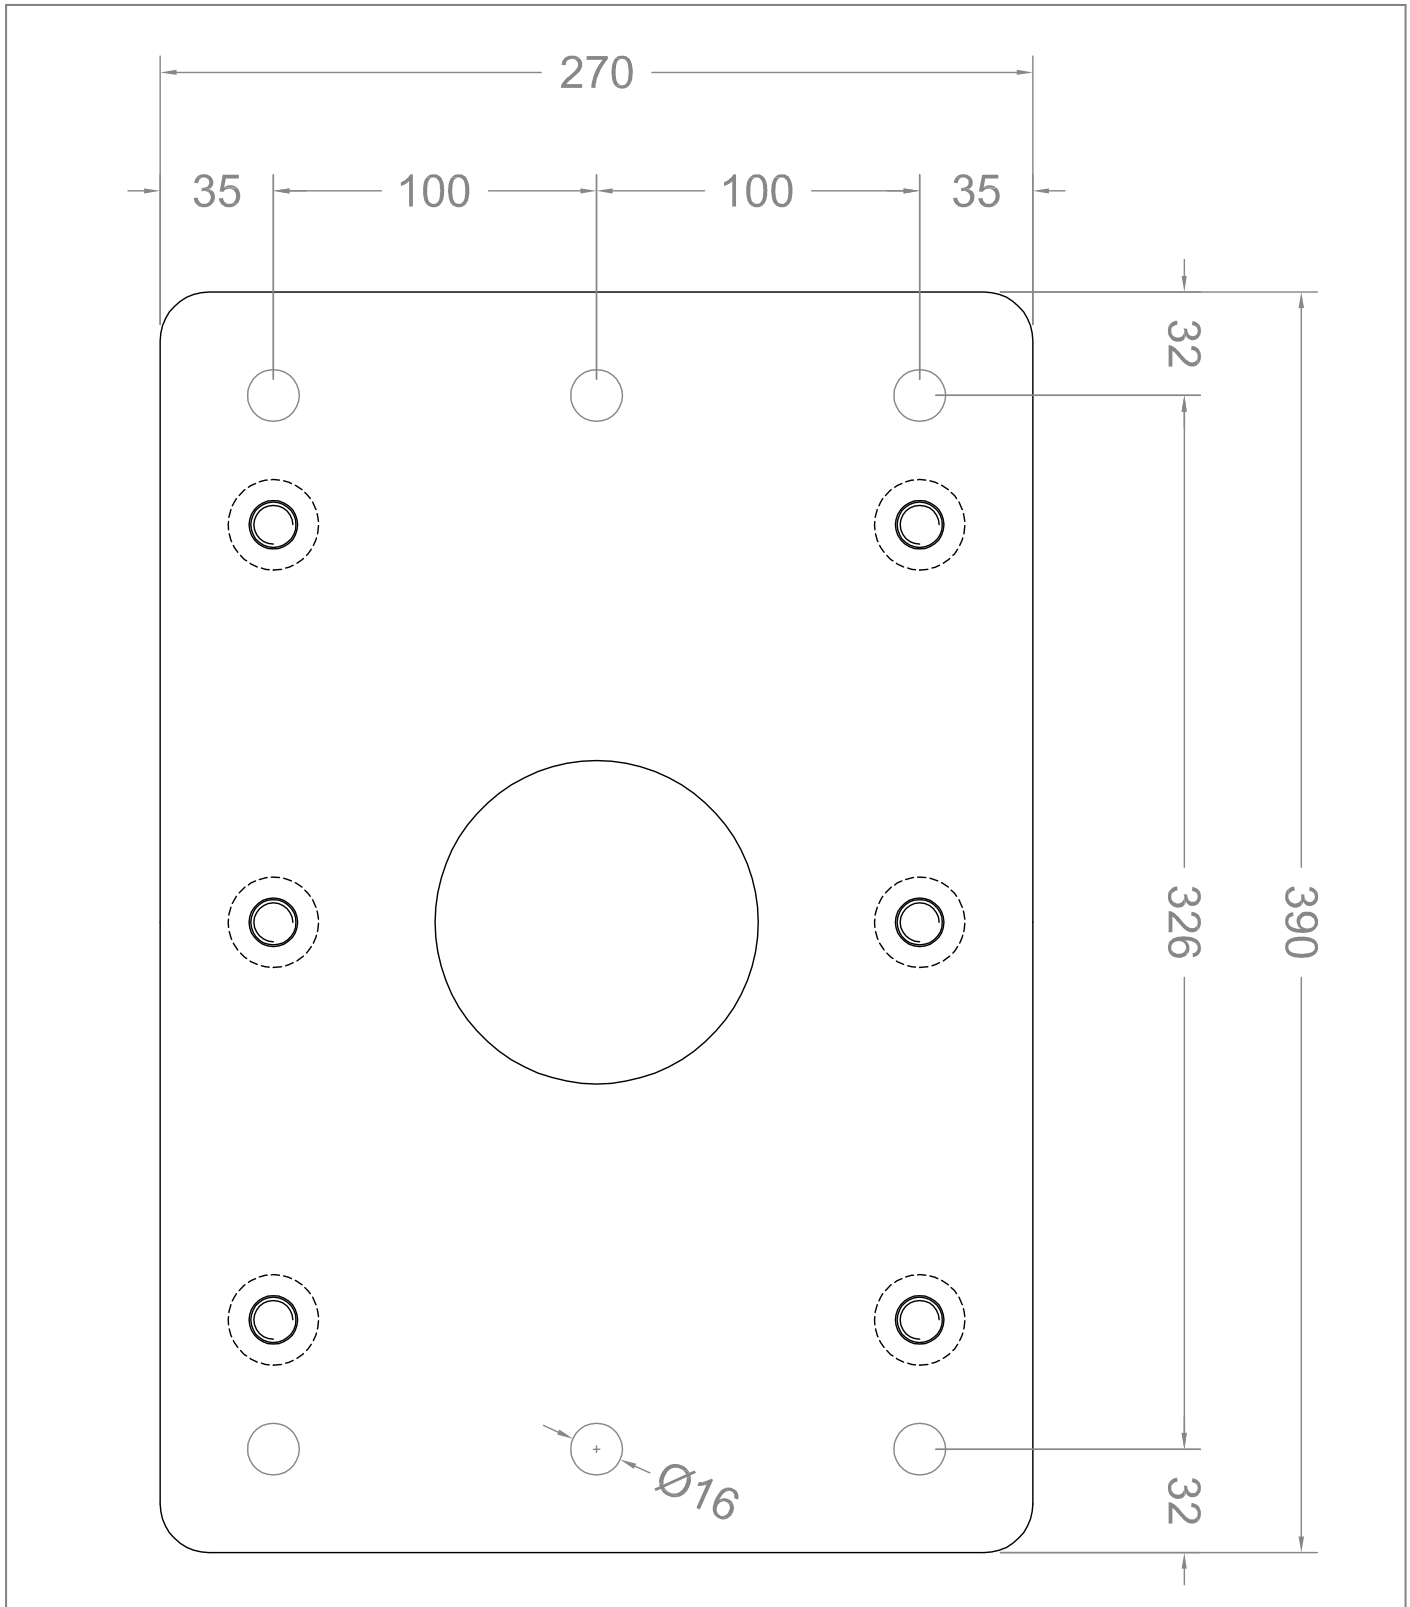

ScreenOut® OH 55

Outdoor totem for Samsung OH 55 series

Item no.: 5875

* Attention! The foundation plan must be requested by the customer from a structural engineering office and adapted to the local conditions.
In case of a free installation, please inform yourself about the prevailing wind loads on site.

Technical changes reserved. | ScreenOut® is a registered trademark of HAGOR Products GmbH.